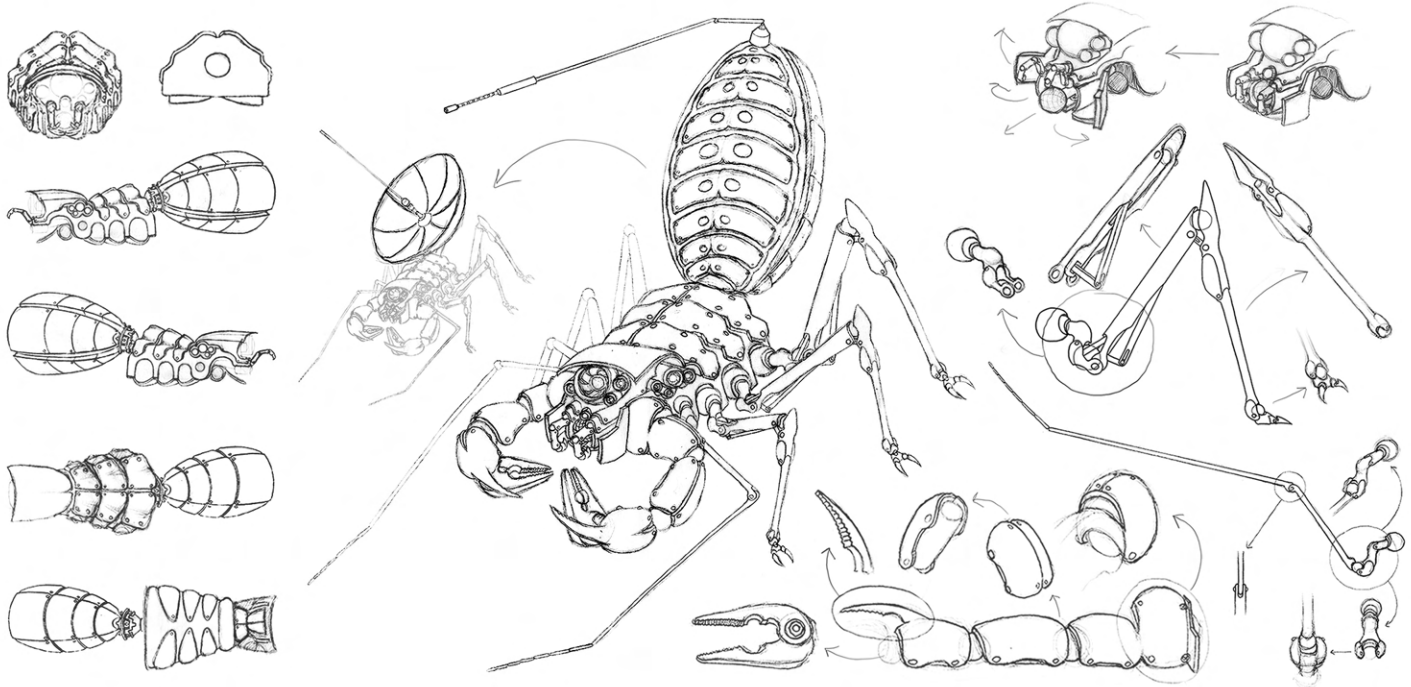

www.maritakeyama.com

StandWithUs

"Minority of One"
Independent Short Film
Documentary Illustrations

www.standwithus.com
www.standwithus.com/minority-of-one

(949) 533-2765

art@maritakeyama.com

MARI TAKEYAMA
2D ART & ILLUSTRATION

www.maritakeyama.com

STATION 4
ENTERTAINMENT

"Real American Heroes"
Independent Short Film
Creature Orthographics

www.imdb.com/title/tt2447812

STATION 4
ENTERTAINMENT

"King Eternal"
Independent Short Film
Environment Concept Art Lighting Thumbnails