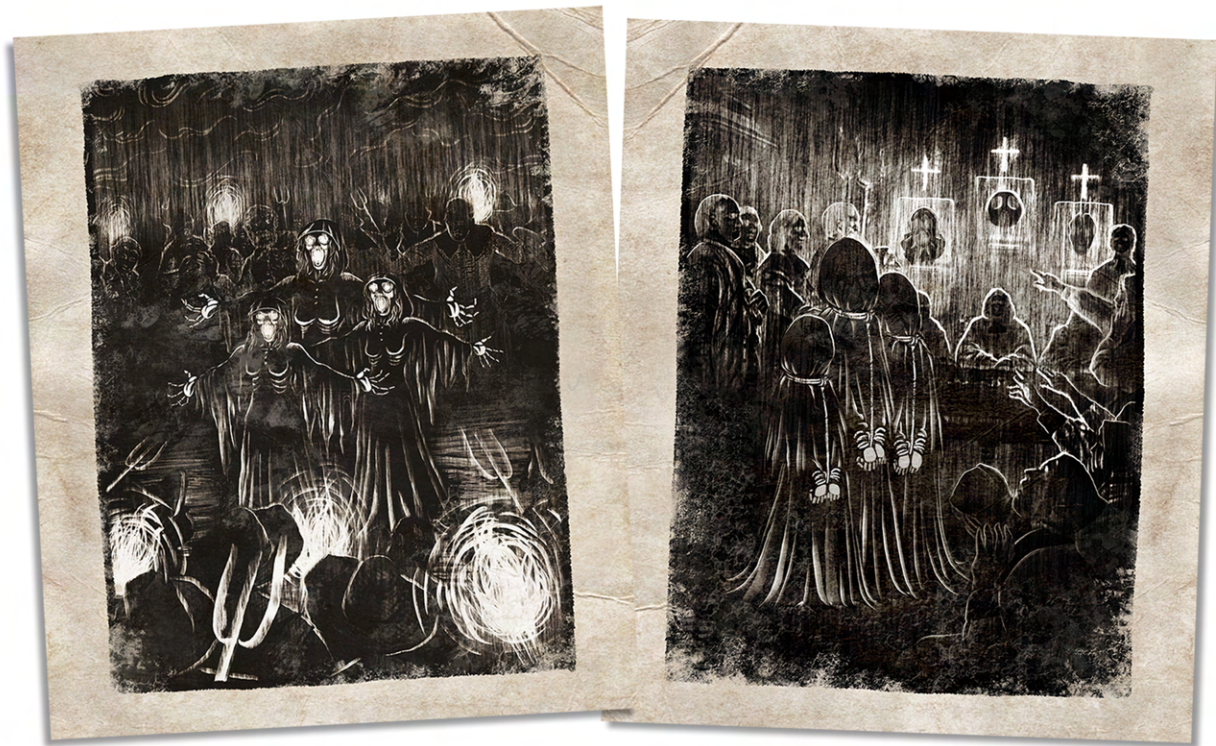

Cheers!

**ROLLER DISCO
MASSACRE FILMS**

"The Night Sitter"
Independent Feature Film
Hero Prop Illustrations

www.rollerdiscomassacre.com
www.imdb.com/title/tt6942194

(949) 533-2765

art@maritakeyama.com

MARI TAKEYAMA
2D ART & ILLUSTRATION